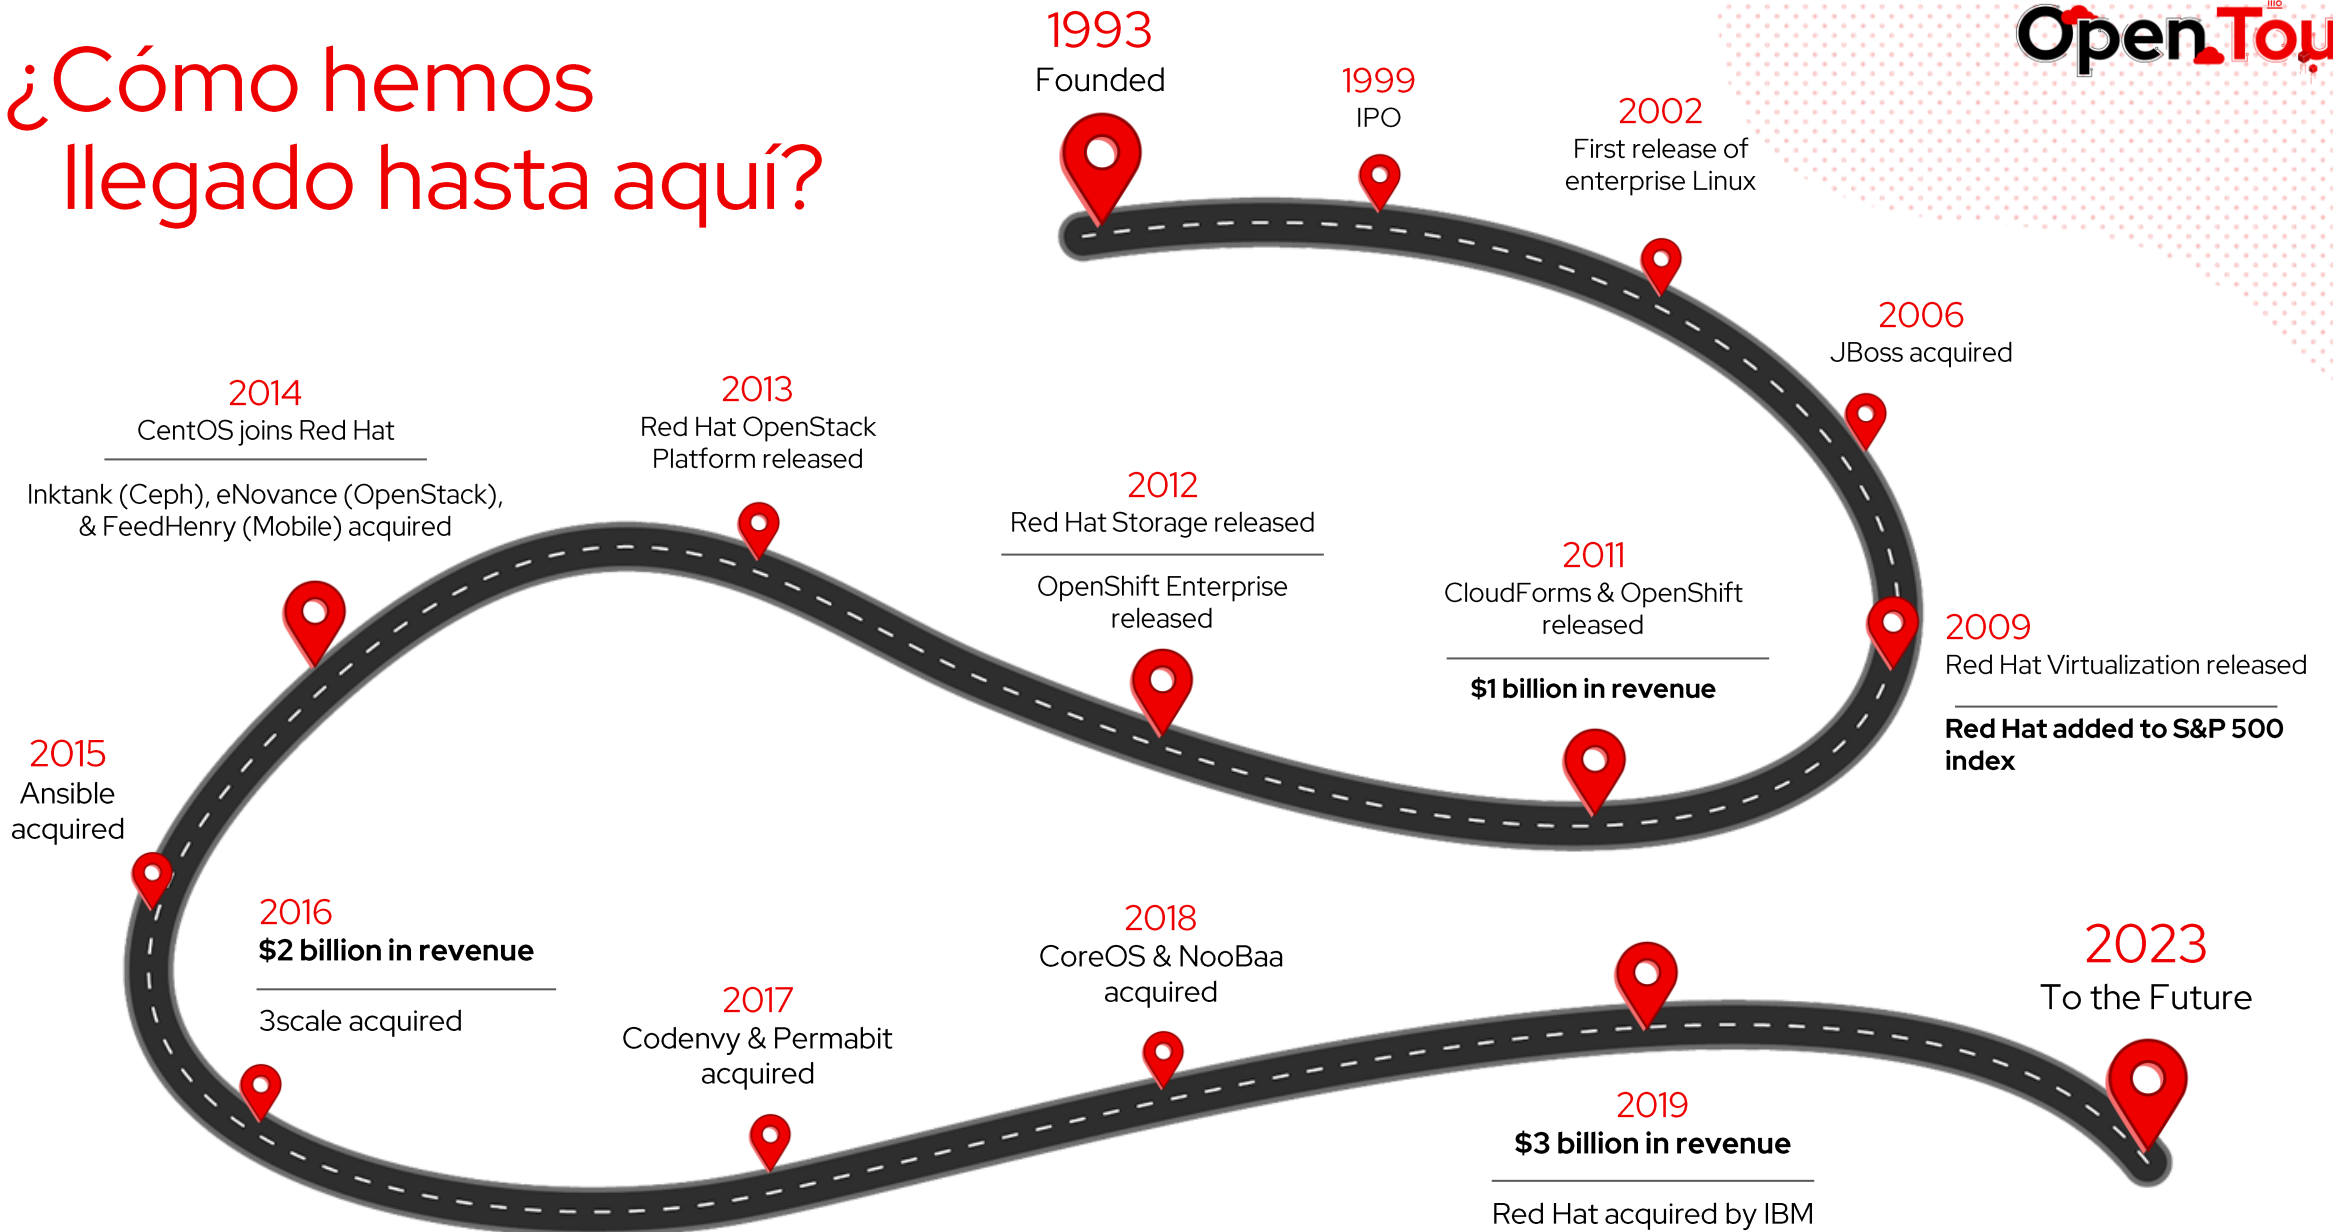

¿Cómo hemos llegado hasta aquí?